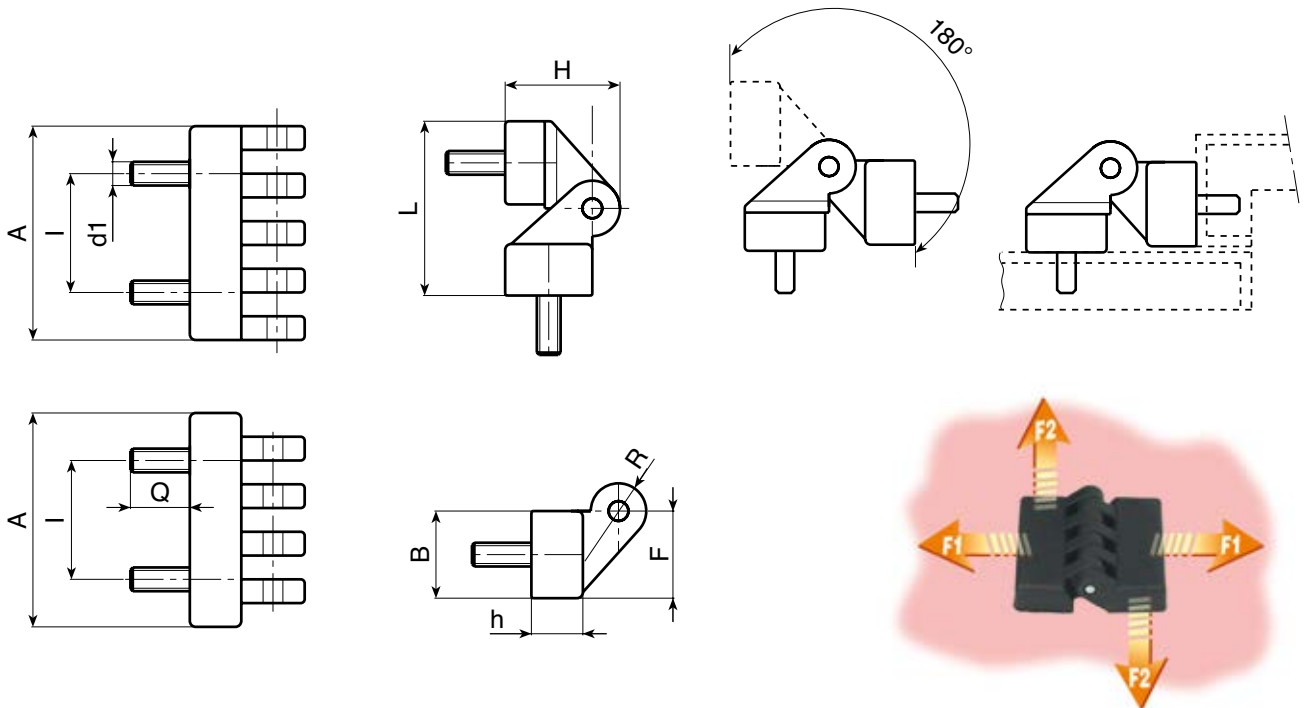

UNIVERSAL HINGE WITH THREADED STUD FOR MOUNTING ON ANGULAR DOOR

0453

Material:

Reinforced polyamide.
Oils and greases resistant.

Surface:

Satin.

Colour:

Black (RAL 9011).

Inserts:

- Zinc plated steel pin.
- Zinc plated steel threaded stud (tolerance 6g).

SPECIAL REQUESTS:

- None.

art.	I	C	A	B	L	F	h	h1	H	d	R	d1 6g	Q	⚖ g	F1 (N)	F2 (N)
● 045330.TM05X1001	15	18	30	17	35	18	11	19	25	4	11	M5	10	38	690	1080
● 045354.TM06X1501	30	22	54	21	44	22	13	22	30	5	15	M6	15	72	295	1670
● 045378.TM08X2001	42	32	78	30	61	30	18	31	42	8	21	M8	20	190	1025	2830