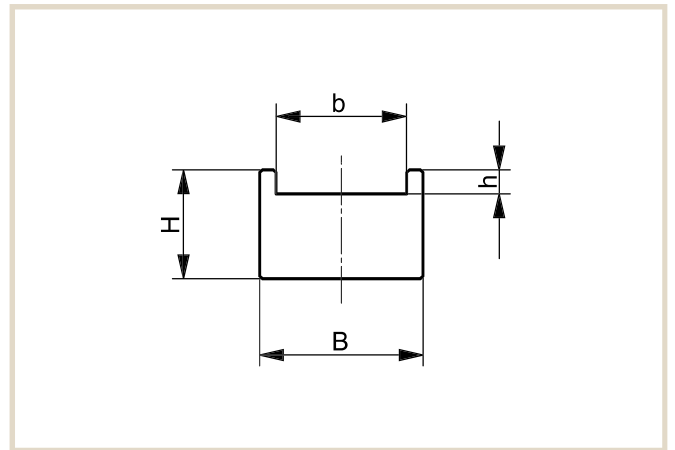

TYPE TU

chain no.		Chain dimensions in inches	B	H	b	h	Article no.	Article no.
ASA/JIS	DIN 8188						2000 mm length	3048 mm length
25	04C-1	1/4" x 1/8"	18	10	13	2.5	221 150 001	221 160 001

Dimensions in mm

TYPE CTU

chain no.		Chain dim. in inches	C profile type	B1	B2	H	Hc	b	h	Article no.	Article no.
ASA/JIS	DIN 8188									2000 mm length	3048 mm length
25	04C-1	1/4" x 1/8"	C3	18	20	12	16	13	2.5	221 350 001	221360001
										351 020 003	351120003

Dimensions in mm