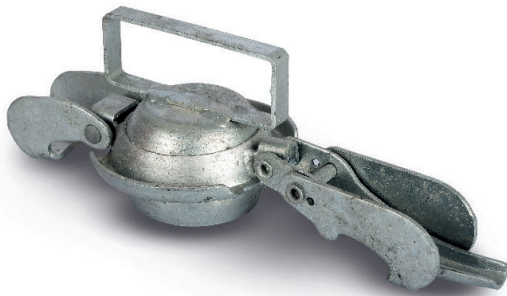

BAUER VÉGZÁRÓ ANYA CSATLAKOZÓHOZ BAUER PLUG FOR FEMALE COUPLING

Cikkszám Code	Méret Size
	(mm)
64.110.001	50
64.110.002	76
64.110.003	89
64.110.004	108
64.110.005	133
64.110.006	159

BAUER VÉGZÁRÓ APA CSATLAKOZÓHOZ BAUER PLUG FOR MALE COUPLING

Cikkszám Code	Méret Size
	(mm)
64.111.001	50
64.111.002	76
64.111.003	89
64.111.004	108
64.111.005	133
64.111.006	159